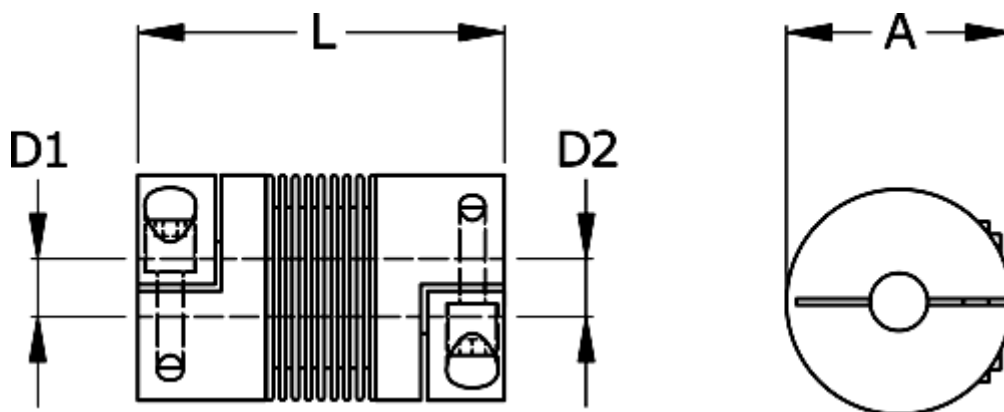

Data Sheet

Article number: 3330200200421414

Description: Bellow coupling type 2 size20
Length 42 mm, bore 14/14 mm

Measures

A	= 25
D1	= 14
D2	= 14
L	= 42
Nom. torque NM (Tkn)	= 2